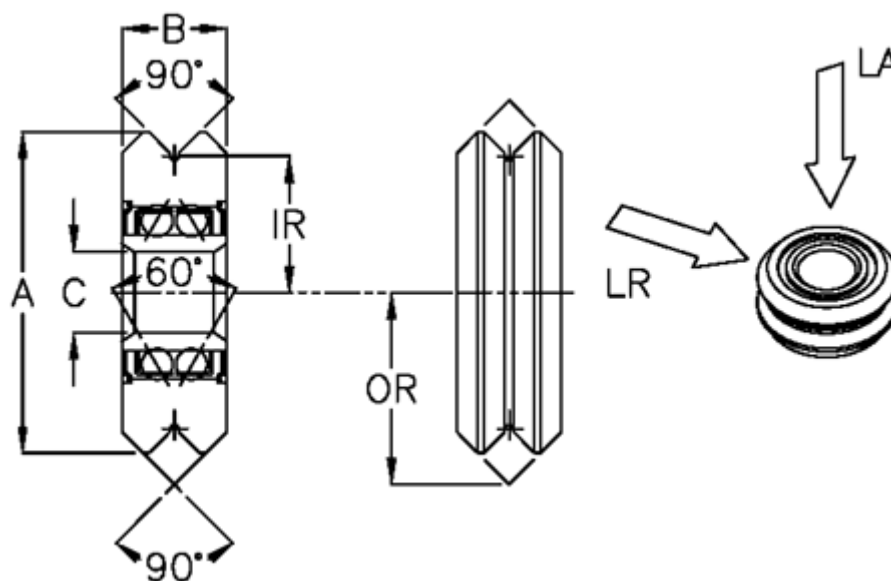

Article number: 055342

Description: Guide wheel W4XXL

Measures

Diameter A	= 75.39
Hole size C	= 22.00
Internal radius IR	= 31.75
Outer radius OR	= 44.45
Width B	= 25.40